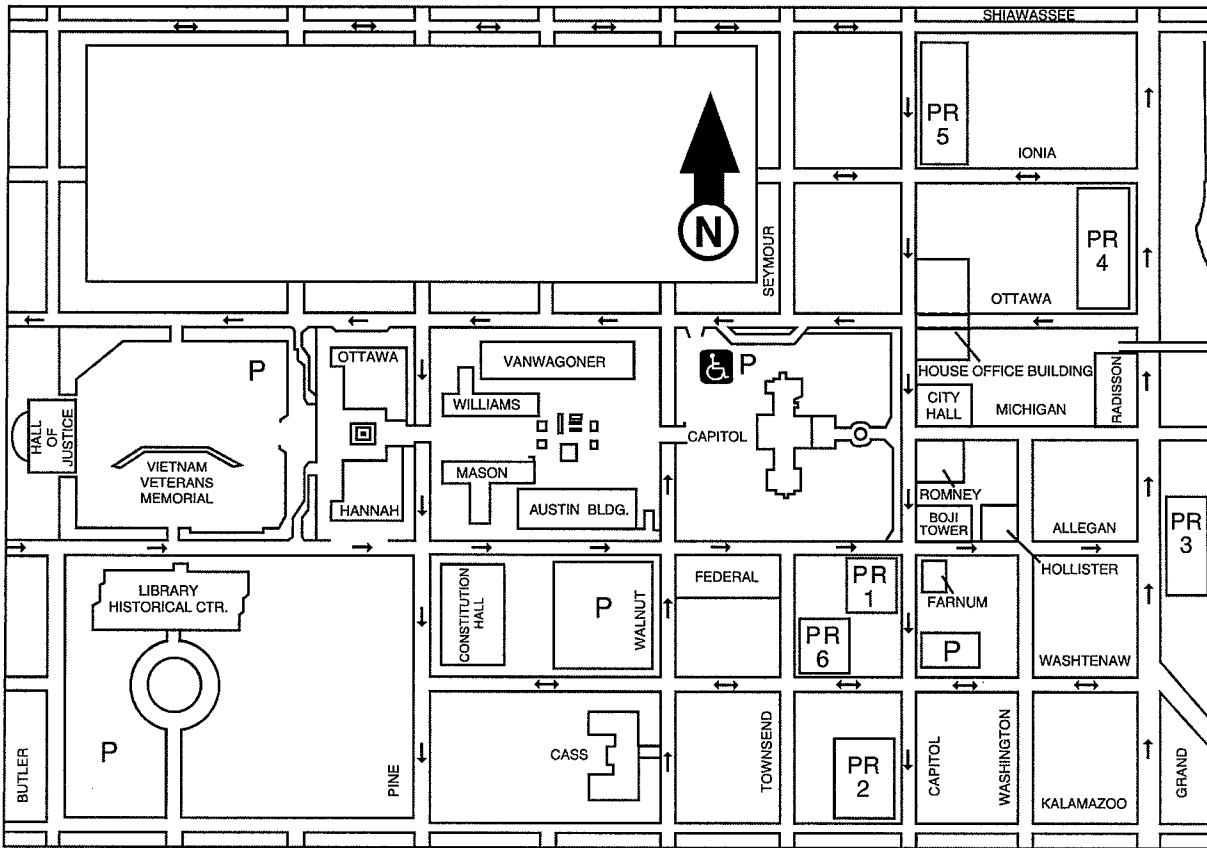

# LANSING CAPITOL COMPLEX

### PARKING

In addition to street parking, there are five parking ramps within three blocks of the Capitol.

1. Parking Ramp - corner of Capitol and Allegan
2. Parking Ramp - Capitol and Kalamazoo
3. Parking Ramp - intersection of Allegan and Grand
4. Parking Ramp - Ottawa and Grand
5. Parking Ramp - Capitol and Shiawassee
6. Parking Ramp - Townsend and Washtenaw

Capitol handicapper spaces are located north of the Capitol entrance off Ottawa Street

PR - Parking Ramp

P - Parking Lot

# DOWNTOWN LANSING